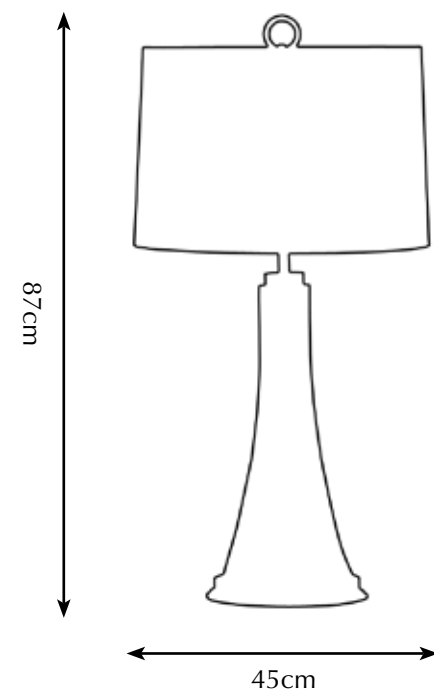

Itemnr: **PA 821**
Model: Rosedale table-lamp
Material: Casted brass/Blown Glass
Shade: 8214 Saffron Black
Sockets: 2x E27 max. 60 Watt
Finishes: -Dutch Silver
          -Canadian Gold
          -Smoked Brass

* For images of the other finishes visit our website.