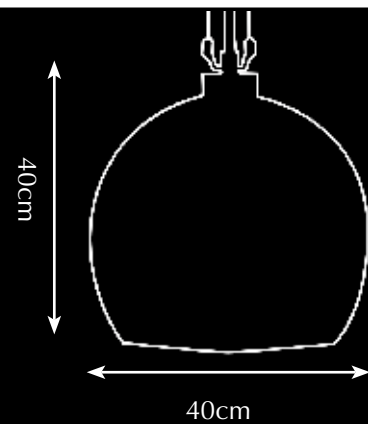

\* For images of the other finishes visit our website.

Itemnr: **PA 822**  
Model: Rosedale table-lamp big  
Material: Casted brass/Blown Glass  
Shade: 5305 Pitch Black Silk  
Sockets: 2x E27 max. 60 Watt  
Finishes: -Dutch Silver  
          -Canadian Gold  
          -Smoked Brass  
          **-Rose Gold**

\* For images of the other finishes visit our website.

Itemnr: **PA 824**  
 Model: Rosedale hanging lamp round  
 Material: Casted brass/Blown glass  
 Socket: E27 max. 60Watt  
 Finishes: -Dutch Silver  
 -**Canadian Gold**  
 -Rose Gold