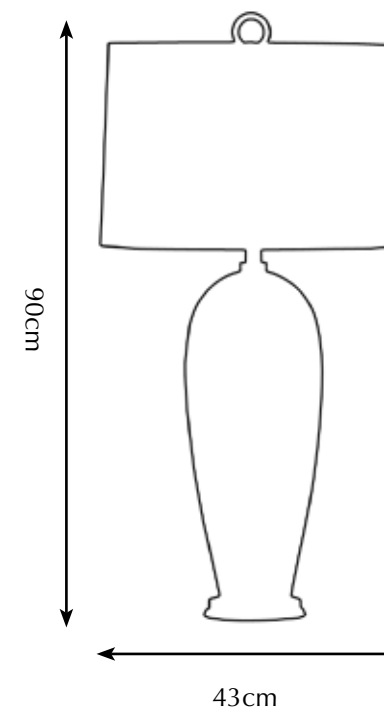

Timeless and with a great adaptability, a Rosedale piece easily integrates in its environment while leaving a great impression through its stylish appearance.

Itemnr: **PA 821**  
Model: Rosedale table-lamp  
Material: Casted brass/Blown Glass  
Shade: 8214 Saffron Black  
Sockets: 2x E27 max. 60 Watt  
Finishes: -Dutch Silver  
          **-Canadian Gold**  
          -Smoked Brass

\* For images of the other finishes visit our website.

Itemnr: **PA 823**  
Model: Rosedale table-lamp  
Material: Casted brass/Blown Glass  
Shade: 5301 Stony Ground Linen  
Sockets: 2x E27 max. 60 Watt  
Finishes: **-Dutch Silver**  
          -Canadian Gold  
          -Smoked Brass  
          -Rose Gold

\* For images of the other finishes visit our website.

Itemnr: **PA 822**  
Model: Rosedale table-lamp big  
Material: Casted brass/Blown Glass  
Shade: 5305 Pitch Black Silk  
Sockets: 2x E27 max. 60 Watt  
Finishes: -Dutch Silver  
          -Canadian Gold  
          -Smoked Brass  
          **-Rose Gold**

\* For images of the other finishes visit our website.

Itemnr: **PA 824**  
 Model: Rosedale hanging lamp round  
 Material: Casted brass/Blown glass  
 Socket: E27 max. 60Watt  
 Finishes: -Dutch Silver  
 -**Canadian Gold**  
 -Rose Gold