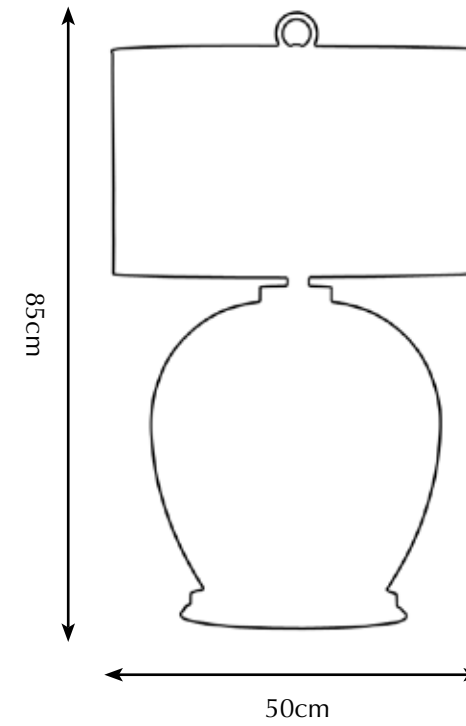

Timeless and with a great adaptability, a Rosedale piece easily integrates in its environment while leaving a great impression through its stylish appearance.

Itemnr: **PA 821**  
Model: Rosedale table-lamp  
Material: Casted brass/Blown Glass  
Shade: 8214 Saffron Black  
Sockets: 2x E27 max. 60 Watt  
Finishes: -Dutch Silver  
          **-Canadian Gold**  
          -Smoked Brass

\* For images of the other finishes visit our website.

Itemnr: **PA 823**  
Model: Rosedale table-lamp  
Material: Casted brass/Blown Glass  
Shade: 5301 Stony Ground Linen  
Sockets: 2x E27 max. 60 Watt  
Finishes: **-Dutch Silver**  
          -Canadian Gold  
          -Smoked Brass  
          -Rose Gold

\* For images of the other finishes visit our website.

Itemnr: **PA 822**  
Model: Rosedale table-lamp big  
Material: Casted brass/Blown Glass  
Shade: 5305 Pitch Black Silk  
Sockets: 2x E27 max. 60 Watt  
Finishes: -Dutch Silver  
          -Canadian Gold  
          -Smoked Brass  
          **-Rose Gold**

Itemnr: **PA 826**  
 Model: Rosedale hanging lamp oval  
 Material: Casted brass/Blown glass  
 Socket: E27 max. 60Wat  
 Finishes: -Dutch Silver  
 -Canadian Gold  
 -**Rose Gold**