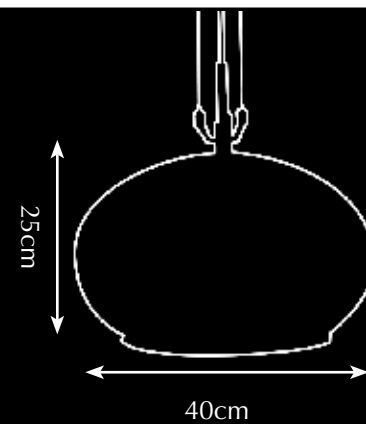

\* For images of the other finishes visit our website.

Itemnr: **PA 822**  
Model: Rosedale table-lamp big  
Material: Casted brass/Blown Glass  
Shade: 5305 Pitch Black Silk  
Sockets: 2x E27 max. 60 Watt  
Finishes: -Dutch Silver  
          -Canadian Gold  
          -Smoked Brass  
          **-Rose Gold**

\* For images of the other finishes visit our website.

Itemnr: **PA 824**  
 Model: Rosedale hanging lamp round  
 Material: Casted brass/Blown glass  
 Socket: E27 max. 60Watt  
 Finishes: -Dutch Silver  
 -**Canadian Gold**  
 -Rose Gold